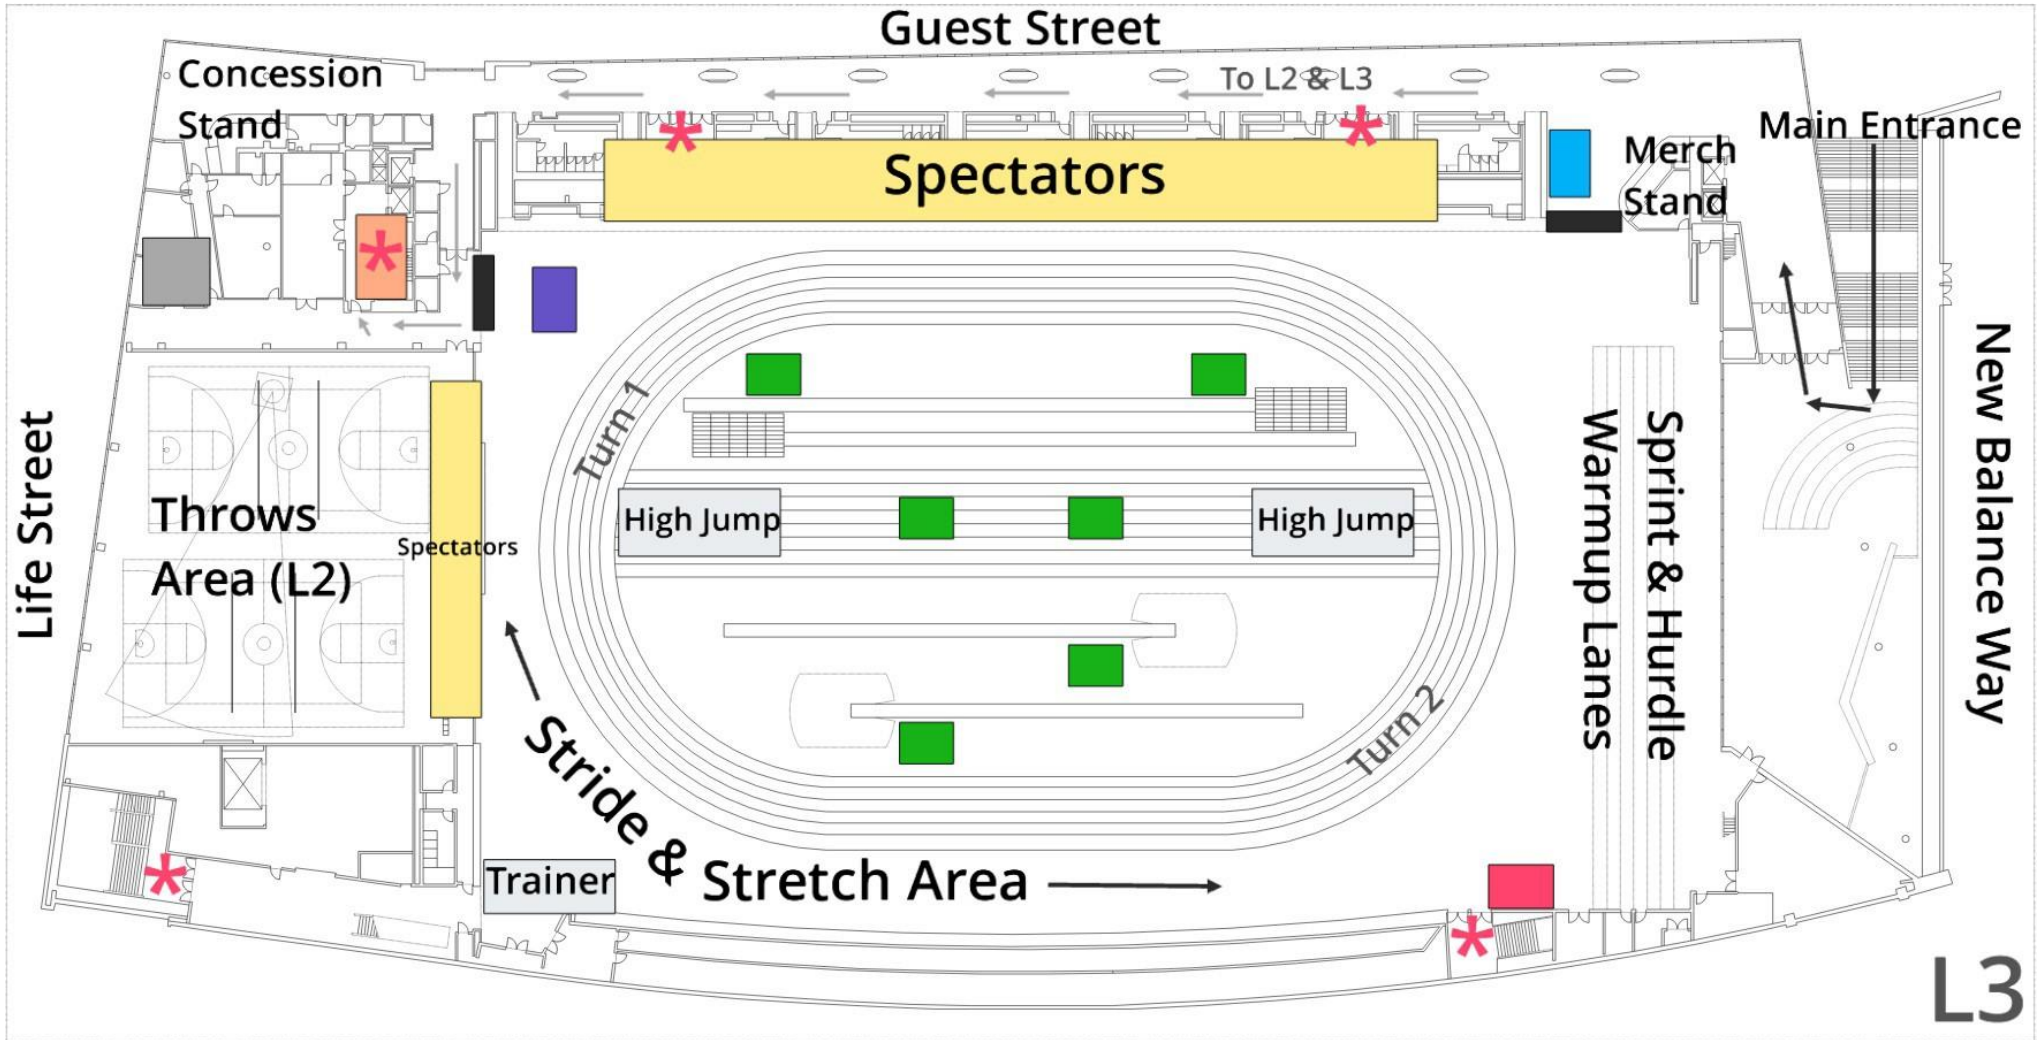

the TRACK at new balance

PINK – Ticket Booth (Potential Ticketing & Credential Packet Pick-up)

RED ASTERISK (*) – Emergency Egress Stairwells

the TRACK at new balance

RED ASTERISK (*) – Emergency Egress Stairwells

the TRACK at new balance

- BLACK** – Athlete Exit/Entry
- RED** – Sprints & Hurdles Clerking
- PURPLE** – Oval Races Clerking
- BLUE** – Spike Check
- GREEN** – Coaches Boxes (Locations TBD)

- YELLOW** – Spectator Sections
- ORANGE** – Access to L2 & L4 via Staircase
- GREY** – Meet Management Room
- RED ASTERISK (*)** – Emergency Egress Stairwells

the TRACK at new balance

GREEN – Hospitality Suites
ORANGE – Access to L2 & L3 via Staircase
YELLOW – Spectator Sections

RED ASTERISK (*) – Emergency Egress Stairwells