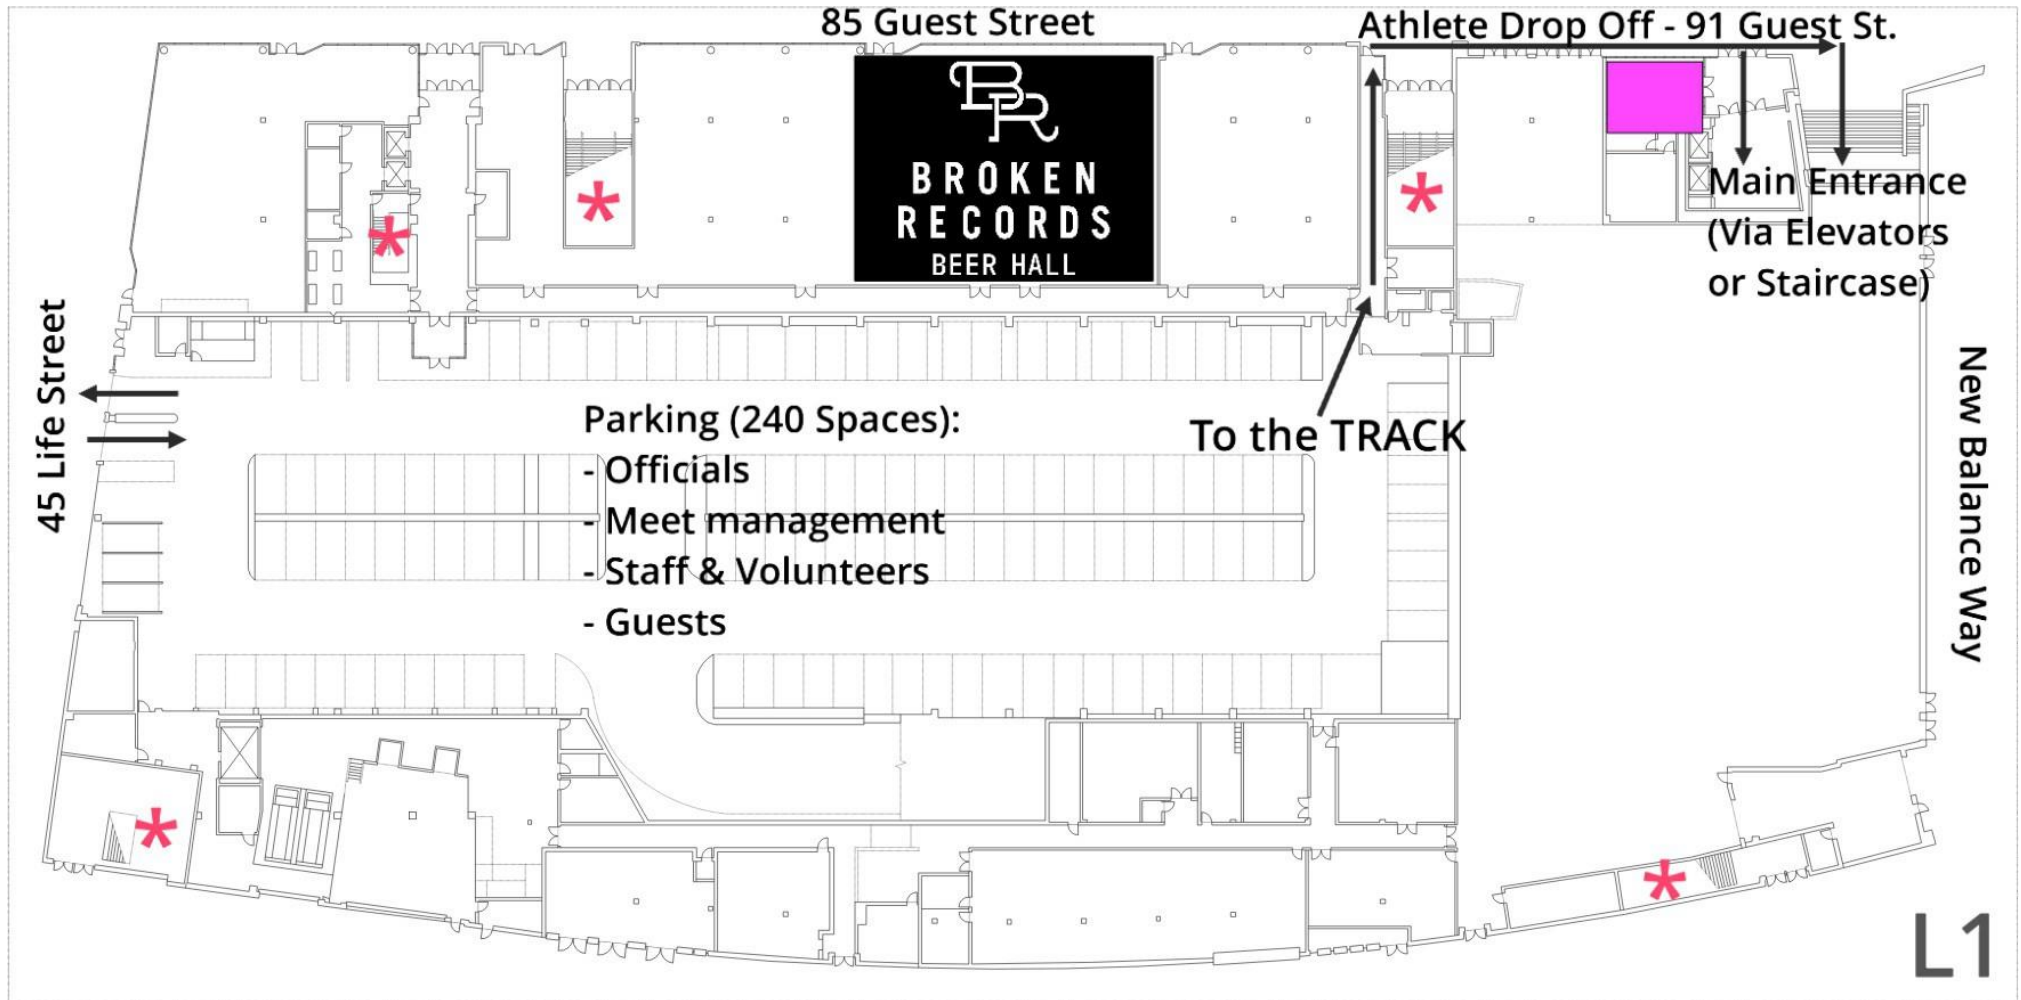

the TRACK at new balance

PINK – Ticket Booth (Potential Ticketing & Credential Packet Pick-up)

RED ASTERISK (*) – Emergency Egress Stairwells

the TRACK at new balance

RED ASTERISK (*) – Emergency Egress Stairwells

the TRACK at new balance

- BLACK** – Athlete Exit/Entry
- RED** – Sprints & Hurdles Clerking
- PURPLE** – Oval Races Clerking
- BLUE** – Spike Check
- GREEN** – Coaches Boxes (Locations TBD)

- YELLOW** – Spectator Sections
- ORANGE** – Access to L2 & L4 via Staircase
- GREY** – Meet Management Room
- RED ASTERISK (*)** – Emergency Egress Stairwells

the TRACK at new balance

GREEN – Hospitality Suites
ORANGE – Access to L2 & L3 via Staircase
YELLOW – Spectator Sections

RED ASTERISK (*) – Emergency Egress Stairwells