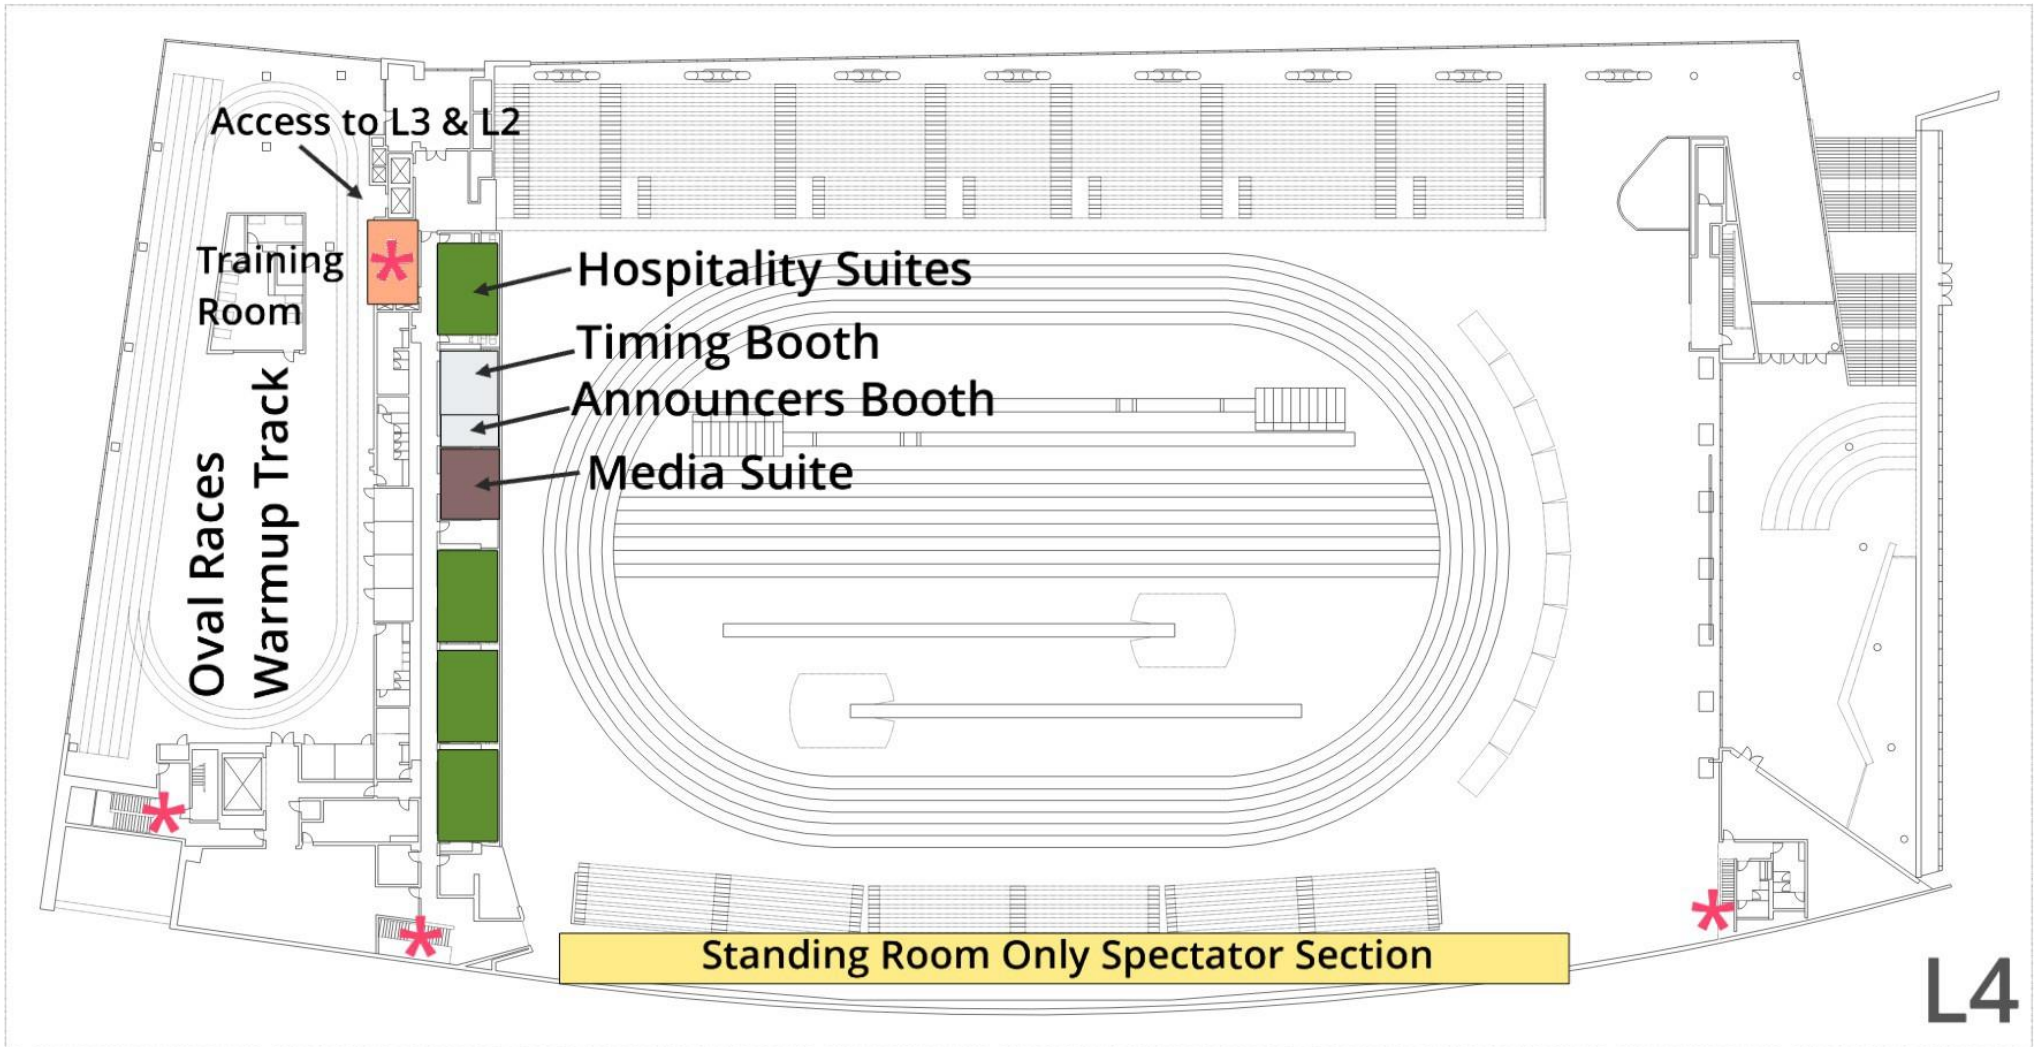

the TRACK at new balance

PINK – Ticket Booth (Potential Ticketing & Credential Packet Pick-up)

RED ASTERISK (*) – Emergency Egress Stairwells

the TRACK at new balance

RED ASTERISK (*) – Emergency Egress Stairwells

the TRACK at new balance

- BLACK** – Athlete Exit/Entry
- RED** – Sprints & Hurdles Clerking
- PURPLE** – Oval Races Clerking
- BLUE** – Spike Check
- GREEN** – Coaches Boxes (Locations TBD)

- YELLOW** – Spectator Sections
- ORANGE** – Access to L2 & L4 via Staircase
- GREY** – Meet Management Room
- RED ASTERISK (*)** – Emergency Egress Stairwells

the TRACK at new balance

GREEN – Hospitality Suites
ORANGE – Access to L2 & L3 via Staircase
YELLOW – Spectator Sections

RED ASTERISK (*) – Emergency Egress Stairwells