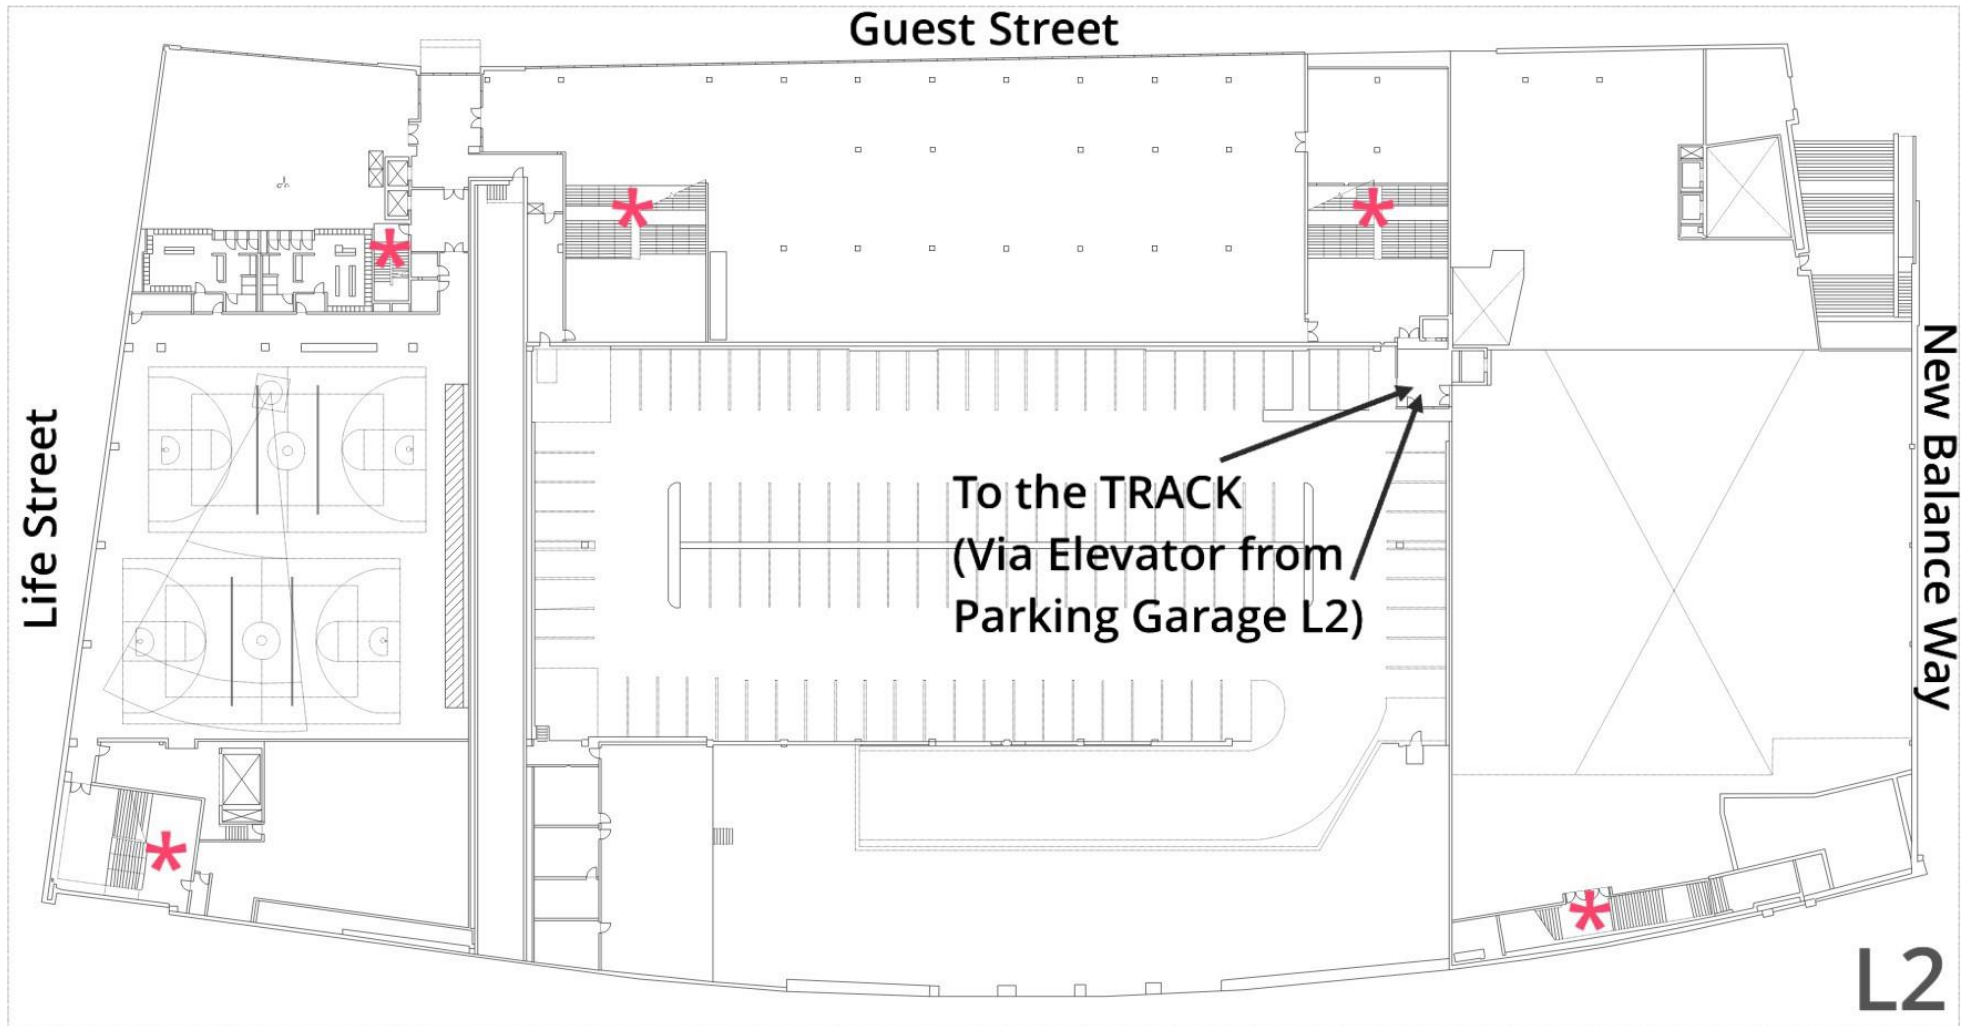

the TRACK at new balance

PINK – Ticket Booth (Potential Ticketing & Credential Packet Pick-up)

RED ASTERISK (*) – Emergency Egress Stairwells

the TRACK at new balance

RED ASTERISK (*) – Emergency Egress Stairwells

the TRACK at new balance

- BLACK** – Athlete Exit/Entry
- RED** – Sprints & Hurdles Clerking
- PURPLE** – Oval Races Clerking
- BLUE** – Spike Check
- GREEN** – Coaches Boxes (Locations TBD)

- YELLOW** – Spectator Sections
- ORANGE** – Access to L2 & L4 via Staircase
- GREY** – Meet Management Room
- RED ASTERISK (*)** – Emergency Egress Stairwells

the TRACK at new balance

GREEN – Hospitality Suites
ORANGE – Access to L2 & L3 via Staircase
YELLOW – Spectator Sections

RED ASTERISK (*) – Emergency Egress Stairwells